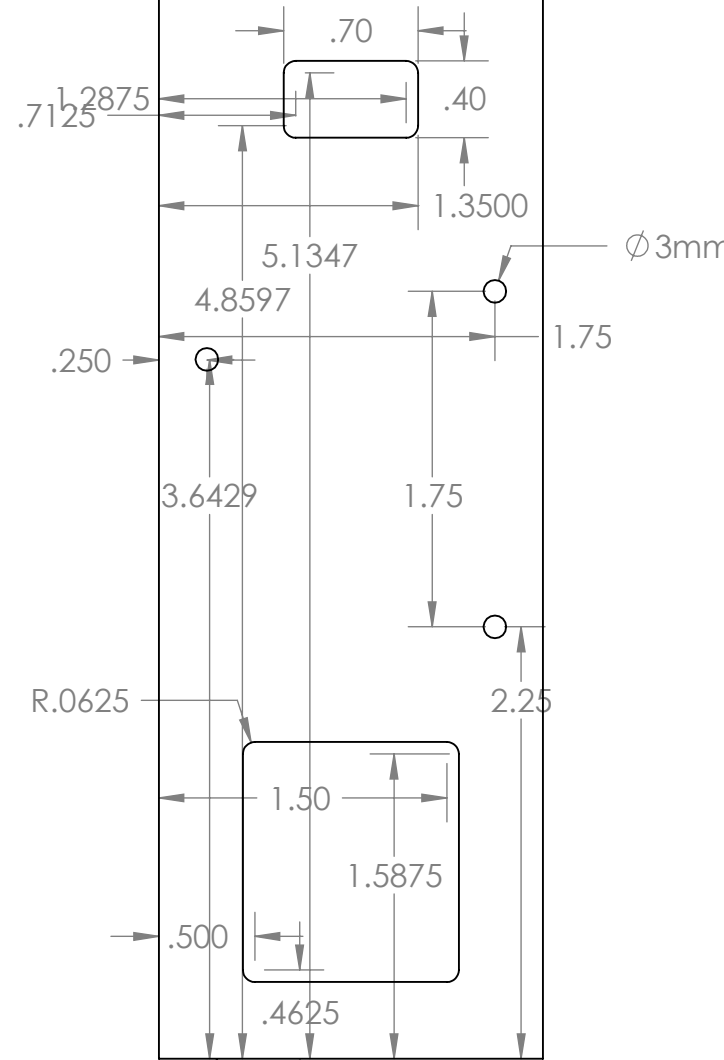

U-Channel

Front Bottom

Front Top

Left & Right Side

Tekkotsu Hand-Eye Pillar

Back Bottom

24.00