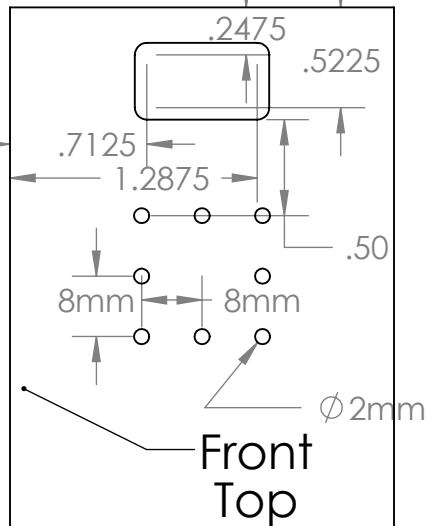

U-Channel

Front Bottom

Front Top

Left & Right Side

Tekkotsu Hand-Eye Pillar

Back Bottom

24.00