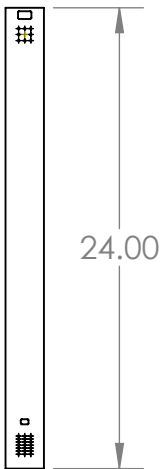

U-Channel

Front Bottom

Front Top

Left & Right Side

Tekkotsu Hand-Eye Pillar

Back Bottom

24.00